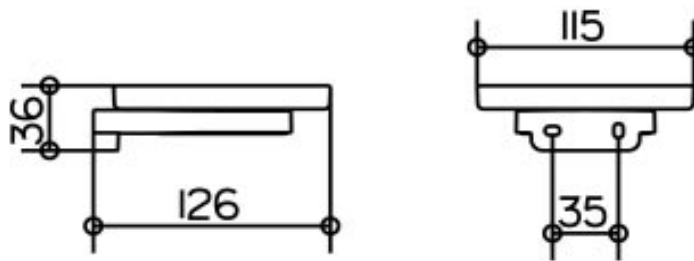

SPECIFICATION SHEET - bathroom accessories

BRAND:	KEUCO	Product Photo:
ORIGIN:	Germany	
SERIES:	MOLL	
PRODUCT DESCRIPTION:	Soap holder with detachable crystal dish	
MODEL No.	12755 019000	
FINISH/COLOUR:	Chrome-plated	
DIMENSIONS:	126mm x 115mm x 36mm	
OPTIONAL MATCHING PARTS:		

Technical Informations:

REMINDER:	Do not use cleaners containing abrasive cleansers, ammonia, bleach, acids, waxes, alcohol, solvents or other products not recommended for chrome.
	All information is for reference only, installation shall always be based on the actual product delivered.